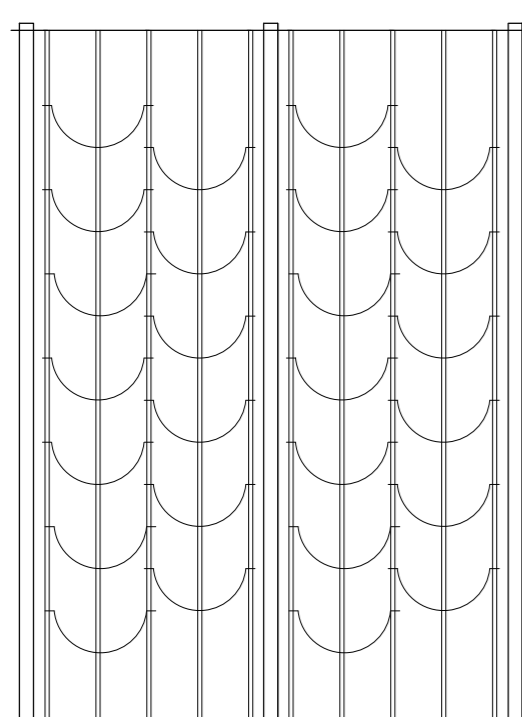

CAVA COLUMNS

2 X | GALVANIZED OR BLACK COLUMN
COLUMN BASE: TROLLEY WITH BREAK
COLUMN HEIGHT: 50CM

7 X | GALVANIZED OR BLACK COLUMN
COLUMN BASE: TROLLEY WITHOUT BREAK
COLUMN HEIGHT: 50CM

CAVA SLABS

2 X | SOLID/PERFORATED/RETRO DESIGN OR WOODEN SLAB
SLAB DIMENSIONS: 08

CAVA BOTTLE HOLDERS

4 X | GALVANIZED OR BLACK BOTTLE HOLDER
SYNTHESIS SIZE: DOUBLE 48CM HEIGH (6 BOTTLES)

CAVA ACCESSORIES

4 X | CAVA SERVING TRAY WITH HANDLES
TRAY SIZE: DOUBLE

100 ISLAND

74X74XH100 CM
52 BOTTLES

CAVA COLUMNS

9 X | GALVANIZED OR BLACK COLUMN
COLUMN BASE: STABLE
COLUMN HEIGHT: 100CM

CAVA SLABS

2 X | SOLID/PERFORATED/RETRO DESIGN OR WOODEN SLAB
SLAB DIMENSIONS: 08

CAVA BOTTLE HOLDERS

4 X | GALVANIZED OR BLACK BOTTLE HOLDER
SYNTHESIS SIZE: DOUBLE 98CM HEIGH (13 BOTTLES)