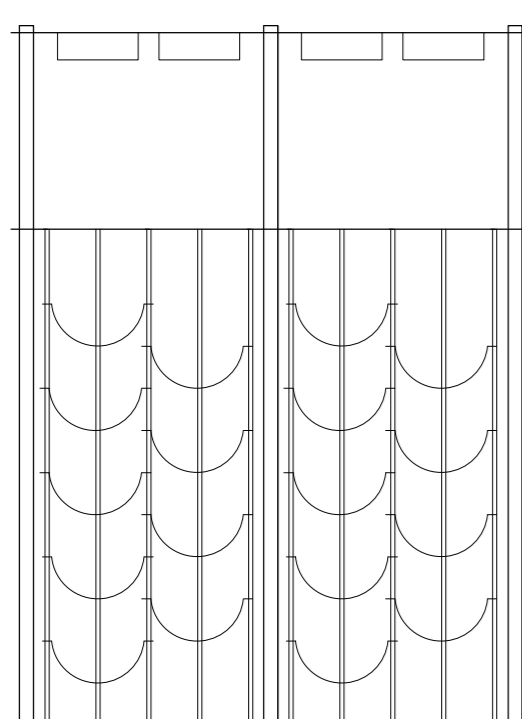

CAVA COLUMNS

9 X | GALVANIZED OR BLACK COLUMN
COLUMN BASE: STABLE
COLUMN HEIGHT: 100CM

CAVA SLABS

2 X | SOLID/PERFORATED/RETRO DESIGN OR WOODEN SLAB
SLAB DIMENSIONS: 08

CAVA BOTTLE HOLDERS

4 X | GALVANIZED OR BLACK BOTTLE HOLDER
SYNTHESIS SIZE: DOUBLE 98CM HEIGH (13 BOTTLES)

CAVA ACCESSORIES

4 X | CAVA SERVING TRAY WITH HANDLES
TRAY SIZE: DOUBLE

100 ISLAND CS

74X74XH107 CM
52 BOTTLES

CAVA COLUMNS

2 X | GALVANIZED OR BLACK COLUMN
COLUMN BASE: TROLLEY WITH BREAK
COLUMN HEIGHT: 100CM

7 X | GALVANIZED OR BLACK COLUMN
COLUMN BASE: TROLLEY WITHOUT BREAK
COLUMN HEIGHT: 100CM

CAVA SLABS

2 X | SOLID/PERFORATED/RETRO DESIGN OR WOODEN SLAB
SLAB DIMENSIONS: 08

CAVA BOTTLE HOLDERS

4 X | GALVANIZED OR BLACK BOTTLE HOLDER
SYNTHESIS SIZE: DOUBLE 98CM HEIGH (13 BOTTLES)

CAVA ACCESSORIES

4 X | CAVA SERVING TRAY WITH HANDLES
TRAY SIZE: DOUBLE

100.B ISLAND

74X74XH100 CM
36 BOTTLES

CAVA COLUMNS

9 X | GALVANIZED OR BLACK COLUMN
COLUMN BASE: STABLE WITH 2 WALL BRACKETS
COLUMN HEIGHT: 100CM