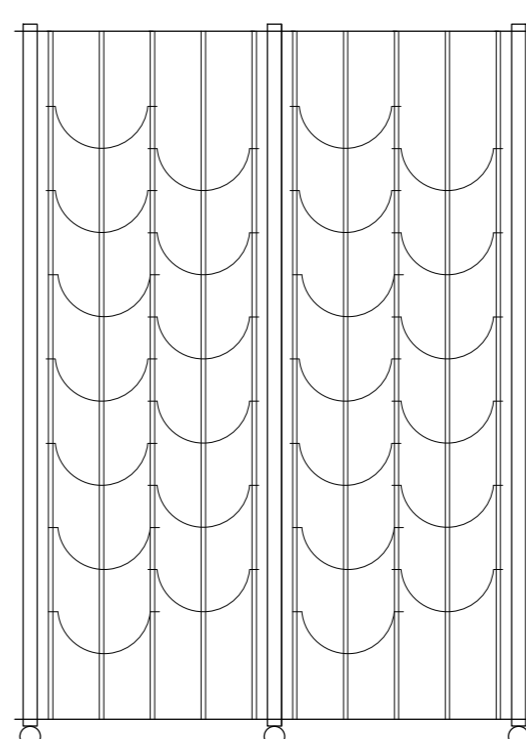

CAVA COLUMNS

9 X | GALVANIZED OR BLACK COLUMN
COLUMN BASE: STABLE
COLUMN HEIGHT: 100CM

CAVA SLABS

2 X | SOLID/PERFORATED/RETRO DESIGN OR WOODEN SLAB
SLAB DIMENSIONS: 08

CAVA BOTTLE HOLDERS

4 X | GALVANIZED OR BLACK BOTTLE HOLDER
SYNTHESIS SIZE: DOUBLE 98CM HEIGH (13 BOTTLES)

CAVA ACCESSORIES

4 X | CAVA SERVING TRAY WITH HANDLES
TRAY SIZE: DOUBLE

100 ISLAND CS

74X74XH107 CM
52 BOTTLES

CAVA COLUMNS

2 X | GALVANIZED OR BLACK COLUMN
COLUMN BASE: TROLLEY WITH BREAK
COLUMN HEIGHT: 100CM