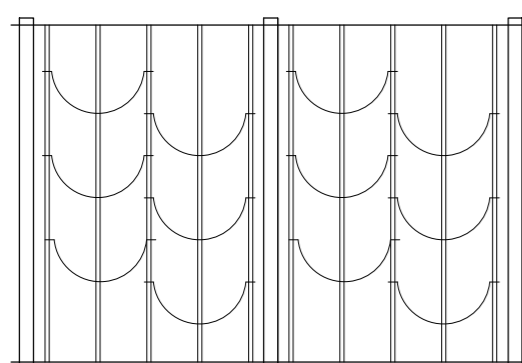

CAVA - TASTING TABLES DESIGN GUIDE

STEP 1: Choose the design you like depending on the desired use and the quantity of bottles you want to display or store.

STEP 2: Choose the related products in the quantities mentioned in each of the following categories: CAVA columns, CAVA slabs, CAVA bottle holders.

STEP 3: You can add to your CAVA specially designed accessories, such as serving trays, serving surfaces, wine glass racks or hanging lighting fixture, according to the model you have selected.

CAVA furniture of 0.5 meter and 1 meter high are delivered fully assembled. CAVA furniture of 2 meters high is delivered partly assembled. Partial assembly does not require time or special know-how; just follow the instructions enclosed in the packaging. For orders outside Europe, all CAVA furniture is delivered unassembled.

For a custom made CAVA, please contact us at info@maraiz.gr

50 ISLAND

74X74XH50 CM
24 BOTTLES

CAVA COLUMNS

9 X | GALVANIZED OR BLACK COLUMN
COLUMN BASE: STABLE
COLUMN HEIGHT: 50CM

CAVA SLABS

2 X | SOLID/PERFORATED/RETRO DESIGN OR WOODEN SLAB
SLAB DIMENSIONS: 08

CAVA COLUMNS

9 X | GALVANIZED OR BLACK COLUMN
COLUMN BASE: STABLE
COLUMN HEIGHT: 100CM

CAVA SLABS

2 X | SOLID/PERFORATED/RETRO DESIGN OR WOODEN SLAB
SLAB DIMENSIONS: 08

CAVA BOTTLE HOLDERS

4 X | GALVANIZED OR BLACK BOTTLE HOLDER
SYNTHESIS SIZE: DOUBLE 98CM HEIGH (13 BOTTLES)