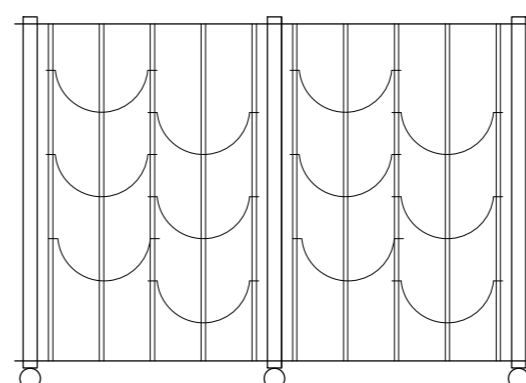

For a custom made CAVA, please contact us at info@maraiz.gr

50 ISLAND

74X74XH50 CM
24 BOTTLES

CAVA COLUMNS

9 X | GALVANIZED OR BLACK COLUMN
COLUMN BASE: STABLE
COLUMN HEIGHT: 50CM

CAVA SLABS

2 X | SOLID/PERFORATED/RETRO DESIGN OR WOODEN SLAB
SLAB DIMENSIONS: 08

CAVA BOTTLE HOLDERS

4 X | GALVANIZED OR BLACK BOTTLE HOLDER
SYNTHESIS SIZE: DOUBLE 48CM HEIGH (6 BOTTLES)

CAVA ACCESSORIES

4 X | CAVA SERVING TRAY WITH HANDLES
TRAY SIZE: DOUBLE

50 ISLAND CS

74X74XH57 CM
24 BOTTLES

CAVA COLUMNS

2 X | GALVANIZED OR BLACK COLUMN
COLUMN BASE: TROLLEY WITH BREAK
COLUMN HEIGHT: 50CM

7 X | GALVANIZED OR BLACK COLUMN
COLUMN BASE: TROLLEY WITHOUT BREAK
COLUMN HEIGHT: 50CM

CAVA SLABS

2 X | SOLID/PERFORATED/RETRO DESIGN OR WOODEN SLAB
SLAB DIMENSIONS: 08

CAVA COLUMNS

9 X | GALVANIZED OR BLACK COLUMN
COLUMN BASE: STABLE
COLUMN HEIGHT: 100CM

CAVA SLABS

2 X | SOLID/PERFORATED/RETRO DESIGN OR WOODEN SLAB
SLAB DIMENSIONS: 08

CAVA BOTTLE HOLDERS

4 X | GALVANIZED OR BLACK BOTTLE HOLDER
SYNTHESIS SIZE: DOUBLE 98CM HEIGH (13 BOTTLES)