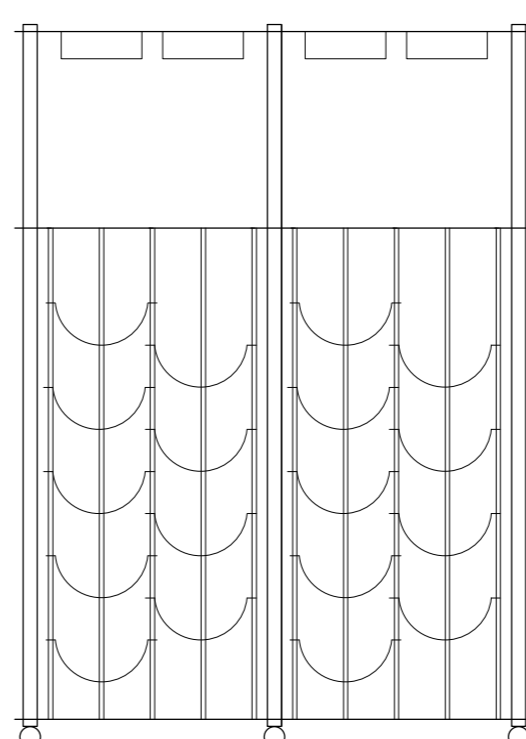

CAVA ACCESSORIES

4 X | CAVA SERVING TRAY WITH HANDLES
TRAY SIZE: DOUBLE

100.B ISLAND

74X74XH100 CM
36 BOTTLES

CAVA COLUMNS

9 X | GALVANIZED OR BLACK COLUMN
COLUMN BASE: STABLE WITH 2 WALL BRACKETS
COLUMN HEIGHT: 100CM

CAVA SLABS

2 X | SOLID/PERFORATED/RETRO DESIGN OR WOODEN SLAB
SLAB DIMENSIONS: 08

1 X | SOLID/PERFORATED/RETRO DESIGN OR WOODEN SLAB
SLAB DIMENSIONS: 15

CAVA BOTTLE HOLDERS

4 X | GALVANIZED OR BLACK BOTTLE HOLDER
SYNTHESIS SIZE: DOUBLE 70CM HEIGH (9 BOTTLES)

CAVA ACCESSORIES

4 X | CAVA SERVING TRAY WITH HANDLES
TRAY SIZE: DOUBLE

8 X | CAVA GLASS RACK

100.B ISLAND CS

74X74XH107 CM
36 BOTTLES

CAVA COLUMNS

2 X | GALVANIZED OR BLACK COLUMN
COLUMN BASE: TROLLEY WITH BREAK
COLUMN HEIGHT: 100CM