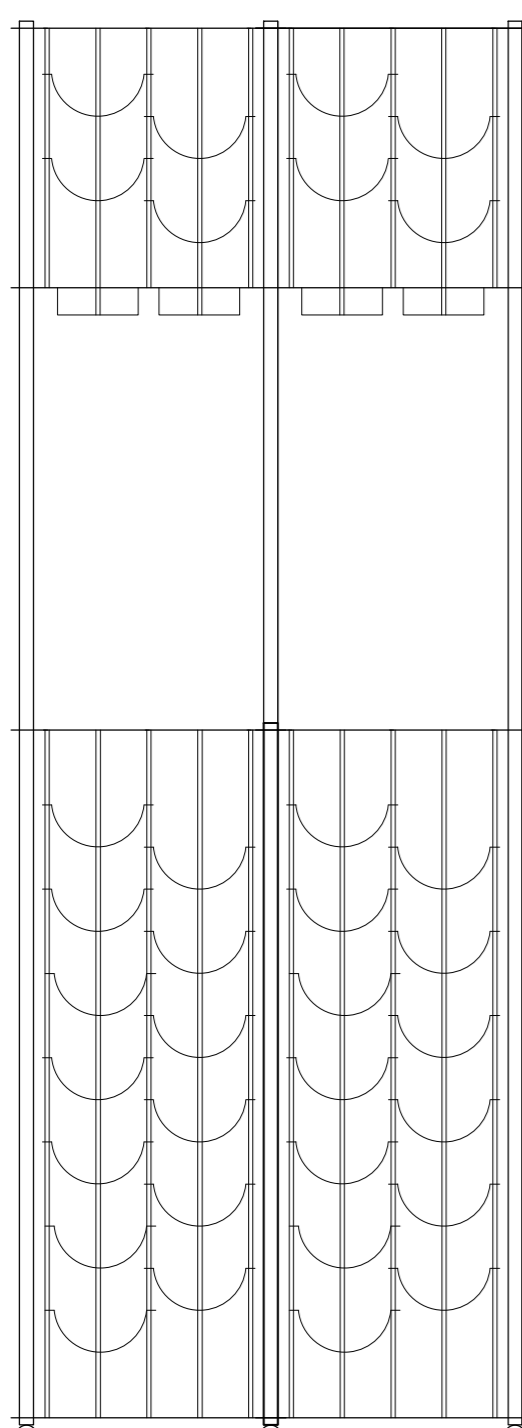

200 BIG ISLAND CS

74X74XH200 CM
68 BOTTLES

CAVA COLUMNS

4 X | GALVANIZED OR BLACK COLUMN
COLUMN BASE: TROLLEY WITH BREAK
COLUMN HEIGHT: 200CM

1 X | GALVANIZED OR BLACK COLUMN
COLUMN BASE: TROLLEY WITHOUT BREAK
COLUMN HEIGHT: 200CM

4 X | GALVANIZED OR BLACK COLUMN
COLUMN BASE: TROLLEY WITHOUT BREAK
COLUMN HEIGHT: 100CM

CAVA SLABS

3 X | SOLID/PERFORATED/RETRO DESIGN OR WOODEN SLAB
SLAB DIMENSIONS: 08

1 X | SOLID/PERFORATED/RETRO DESIGN OR WOODEN SLAB
SLAB DIMENSIONS: 15

CAVA BOTTLE HOLDERS

4 X | GALVANIZED OR BLACK BOTTLE HOLDER
SYNTHESIS SIZE: DOUBLE 98CM HEIGH (13 BOTTLES)

4 X | GALVANIZED OR BLACK BOTTLE HOLDER
SYNTHESIS SIZE: DOUBLE 37CM HEIGH (4 BOTTLES)

CAVA ACCESSORIES

2 X | CAVA SERVING TRAY WITH HANDLES
TRAY SIZE: DOUBLE

2 X | CAVA SERVING SURFACE WITHOUT HANDLES
SURFACE SIZE: DOUBLE

8 X | CAVA GLASS RACK