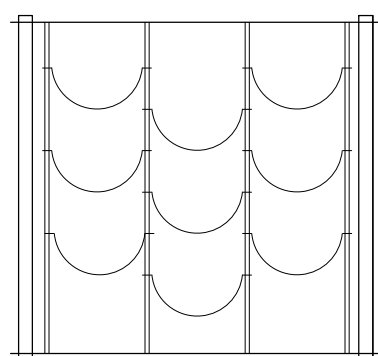

CAVA COLUMNS

2 X | GALVANIZED OR BLACK COLUMN
COLUMN BASE: TROLLEY WITH BREAK
COLUMN HEIGHT: 50CM

2 X | GALVANIZED OR BLACK COLUMN
COLUMN BASE: TROLLEY WITHOUT BREAK
COLUMN HEIGHT: 50CM

CAVA SLABS

2 X | SOLID/PERFORATED/RETRO DESIGN OR WOODEN SLAB
SLAB DIMENSIONS: 02

CAVA BOTTLE HOLDERS

1 X | GALVANIZED OR BLACK BOTTLE HOLDER
SYNTHESIS SIZE: DOUBLE 48CM HEIGH (6 BOTTLES)

CAVA ACCESSORIES

1 X | CAVA SERVING TRAY WITH HANDLES
TRAY SIZE: DOUBLE

50.03

54X40XH50 CM
9 BOTTLES

CAVA COLUMNS

4 X | GALVANIZED OR BLACK COLUMN
COLUMN BASE: STABLE
COLUMN HEIGHT: 50CM

CAVA SLABS

2 X | SOLID/PERFORATED/RETRO DESIGN OR WOODEN SLAB
SLAB DIMENSIONS: 03

CAVA BOTTLE HOLDERS

1 X | GALVANIZED OR BLACK BOTTLE HOLDER
SYNTHESIS SIZE: TRIPLE 48CM HEIGH (9 BOTTLES)