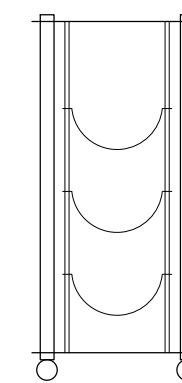

For a custom made CAVA, please contact us at info@maraiz.gr

50.01

25X40XH50 CM
3 BOTTLES

CAVA COLUMNS

4 X | GALVANIZED OR BLACK COLUMN
COLUMN BASE: STABLE
COLUMN HEIGHT: 50CM

CAVA SLABS

2 X | SOLID/PERFORATED/RETRO DESIGN OR WOODEN SLAB
SLAB DIMENSIONS: 01

CAVA BOTTLE HOLDERS

1 X | GALVANIZED OR BLACK BOTTLE HOLDER
SYNTHESIS SIZE: SINGLE 48CM HEIGH (3 BOTTLES)

CAVA ACCESSORIES

1 X | CAVA SERVING TRAY WITH HANDLES
TRAY SIZE: SINGLE

50.01 CS

25X40XH57 CM
3 BOTTLES

CAVA COLUMNS

2 X | GALVANIZED OR BLACK COLUMN
COLUMN BASE: TROLLEY WITH BREAK
COLUMN HEIGHT: 50CM

2 X | GALVANIZED OR BLACK COLUMN
COLUMN BASE: TROLLEY WITHOUT BREAK
COLUMN HEIGHT: 50CM

CAVA SLABS

2 X | SOLID/PERFORATED/RETRO DESIGN OR WOODEN SLAB
SLAB DIMENSIONS: 01

CAVA BOTTLE HOLDERS

1 X | GALVANIZED OR BLACK BOTTLE HOLDER
SYNTHESIS SIZE: SINGLE 48CM HEIGH (3 BOTTLES)

CAVA ACCESSORIES

1 X | CAVA SERVING TRAY WITH HANDLES
TRAY SIZE: SINGLE

50.02

40X40XH50 CM
6 BOTTLES