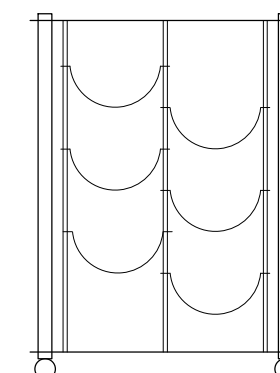

CAVA BOTTLE HOLDERS

1 X | GALVANIZED OR BLACK BOTTLE HOLDER
SYNTHESIS SIZE: SINGLE 48CM HEIGH (3 BOTTLES)

CAVA ACCESSORIES

1 X | CAVA SERVING TRAY WITH HANDLES
TRAY SIZE: SINGLE

50.02

40X40XH50 CM
6 BOTTLES

TAKE A LOOK AT THE FEATURED CAVA

CAVA COLUMNS

4 X | GALVANIZED OR BLACK COLUMN
COLUMN BASE: STABLE
COLUMN HEIGHT: 50CM

CAVA SLABS

2 X | SOLID/PERFORATED/RETRO DESIGN OR WOODEN SLAB
SLAB DIMENSIONS: 02

CAVA BOTTLE HOLDERS

1 X | GALVANIZED OR BLACK BOTTLE HOLDER
SYNTHESIS SIZE: DOUBLE 48CM HEIGH (6 BOTTLES)

CAVA ACCESSORIES

1 X | CAVA SERVING TRAY WITH HANDLES
TRAY SIZE: DOUBLE

50.02 CS

40X40XH57 CM
6 BOTTLES

TAKE A LOOK AT THE FEATURED CAVA

CAVA COLUMNS

2 X | GALVANIZED OR BLACK COLUMN
COLUMN BASE: TROLLEY WITH BREAK
COLUMN HEIGHT: 50CM

2 X | GALVANIZED OR BLACK COLUMN
COLUMN BASE: TROLLEY WITHOUT BREAK
COLUMN HEIGHT: 50CM

CAVA SLABS

2 X | SOLID/PERFORATED/RETRO DESIGN OR WOODEN SLAB
SLAB DIMENSIONS: 02