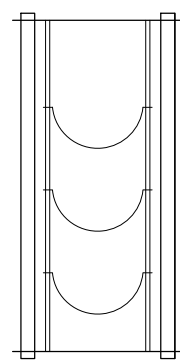

CAVA - SIDE TABLES

CAVA - SIDE TABLES DESIGN GUIDE

STEP 1: Choose the design you like depending on the desired use and the quantity of bottles you want to display or store.

STEP 2: Choose the related products in the quantities mentioned in each of the following categories: CAVA columns, CAVA slabs, CAVA bottle holders.

STEP 3: You can add to your CAVA specially designed accessories, such as serving trays, serving surfaces, wine glass racks or hanging lighting fixture, according to the model you have selected.

CAVA furniture of 0.5 meter and 1 meter high are delivered fully assembled. CAVA furniture of 2 meters high is delivered partly assembled. Partial assembly does not require time or special know-how; just follow the instructions enclosed in the packaging. For orders outside Europe, all CAVA furniture is delivered unassembled.

For a custom made CAVA, please contact us at info@maraiz.gr

50.01

25X40XH50 CM
3 BOTTLES

CAVA COLUMNS

4 X | GALVANIZED OR BLACK COLUMN
COLUMN BASE: STABLE
COLUMN HEIGHT: 50CM

CAVA SLABS

2 X | SOLID/PERFORATED/RETRO DESIGN OR WOODEN SLAB
SLAB DIMENSIONS: 01

CAVA BOTTLE HOLDERS

1 X | GALVANIZED OR BLACK BOTTLE HOLDER
SYNTHESIS SIZE: SINGLE 48CM HEIGH (3 BOTTLES)

CAVA ACCESSORIES

1 X | CAVA SERVING TRAY WITH HANDLES
TRAY SIZE: SINGLE

50.01 CS

25X40XH57 CM
3 BOTTLES