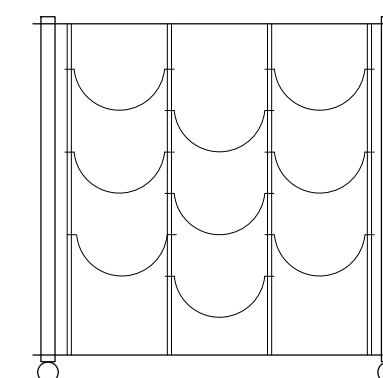

CAVA BOTTLE HOLDERS

1 X | GALVANIZED OR BLACK BOTTLE HOLDER
SYNTHESIS SIZE: DOUBLE 48CM HEIGH (6 BOTTLES)

CAVA ACCESSORIES

1 X | CAVA SERVING TRAY WITH HANDLES
TRAY SIZE: DOUBLE

50.03

54X40XH50 CM
9 BOTTLES

CAVA COLUMNS

4 X | GALVANIZED OR BLACK COLUMN
COLUMN BASE: STABLE
COLUMN HEIGHT: 50CM

CAVA SLABS

2 X | SOLID/PERFORATED/RETRO DESIGN OR WOODEN SLAB
SLAB DIMENSIONS: 03

CAVA BOTTLE HOLDERS

1 X | GALVANIZED OR BLACK BOTTLE HOLDER
SYNTHESIS SIZE: TRIPLE 48CM HEIGH (9 BOTTLES)

CAVA ACCESSORIES

1 X | CAVA SERVING TRAY WITH HANDLES
TRAY SIZE: TRIPLE

50.03 CS

54X40XH57 CM
9 BOTTLES

CAVA COLUMNS

2 X | GALVANIZED OR BLACK COLUMN
COLUMN BASE: TROLLEY WITH BREAK
COLUMN HEIGHT: 50CM

2 X | GALVANIZED OR BLACK COLUMN
COLUMN BASE: TROLLEY WITHOUT BREAK
COLUMN HEIGHT: 50CM