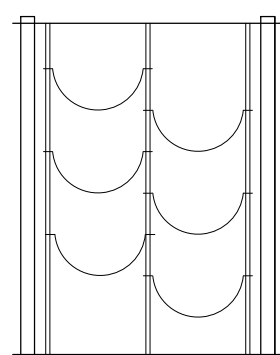

CAVA COLUMNS

2 X | GALVANIZED OR BLACK COLUMN
COLUMN BASE: TROLLEY WITH BREAK
COLUMN HEIGHT: 50CM

2 X | GALVANIZED OR BLACK COLUMN
COLUMN BASE: TROLLEY WITHOUT BREAK
COLUMN HEIGHT: 50CM

CAVA SLABS

2 X | SOLID/PERFORATED/RETRO DESIGN OR WOODEN SLAB
SLAB DIMENSIONS: 01

CAVA BOTTLE HOLDERS

1 X | GALVANIZED OR BLACK BOTTLE HOLDER
SYNTHESIS SIZE: SINGLE 48CM HEIGH (3 BOTTLES)

CAVA ACCESSORIES

1 X | CAVA SERVING TRAY WITH HANDLES
TRAY SIZE: SINGLE

50.02

40X40XH50 CM
6 BOTTLES

TAKE A LOOK AT THE FEATURED CAVA

CAVA COLUMNS

4 X | GALVANIZED OR BLACK COLUMN
COLUMN BASE: STABLE
COLUMN HEIGHT: 50CM

CAVA SLABS

2 X | SOLID/PERFORATED/RETRO DESIGN OR WOODEN SLAB
SLAB DIMENSIONS: 02

CAVA BOTTLE HOLDERS

1 X | GALVANIZED OR BLACK BOTTLE HOLDER
SYNTHESIS SIZE: DOUBLE 48CM HEIGH (6 BOTTLES)

CAVA ACCESSORIES

1 X | CAVA SERVING TRAY WITH HANDLES
TRAY SIZE: DOUBLE

50.02 CS

40X40XH57 CM
6 BOTTLES

TAKE A LOOK AT THE FEATURED CAVA