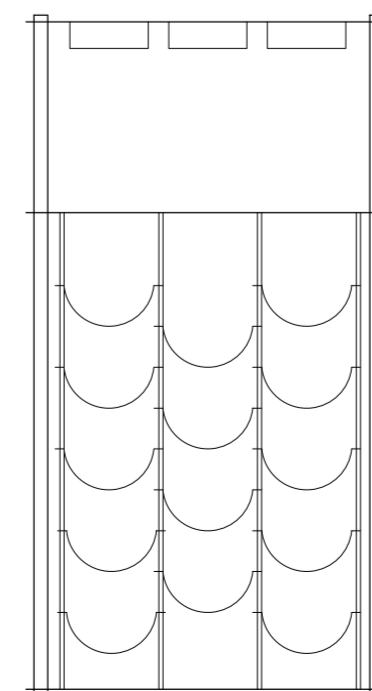

TAKE A LOOK AT THE FEATURED CAVA

CAVA COLUMNS

2 X | GALVANIZED OR BLACK COLUMN
COLUMN BASE: STABLE WITH 2 WALL BRACKETS
COLUMN HEIGHT: 100CM

2 X | GALVANIZED OR BLACK COLUMN
COLUMN BASE: STABLE
COLUMN HEIGHT: 100CM

CAVA SLABS

2 X | SOLID/PERFORATED/RETRO DESIGN OR WOODEN SLAB
SLAB DIMENSIONS: 03

CAVA BOTTLE HOLDERS

1 X | GALVANIZED OR BLACK BOTTLE HOLDER
SYNTHESIS SIZE: TRIPLE 98CM HEIGH (20 BOTTLES)

CAVA ACCESSORIES

1 X | CAVA SERVING TRAY WITH HANDLES
TRAY SIZE: TRIPLE

100.03B

54X40XH100 CM
14 BOTTLES

CAVA COLUMNS

2 X | GALVANIZED OR BLACK COLUMN
COLUMN BASE: STABLE WITH 2 WALL BRACKETS
COLUMN HEIGHT: 100CM

2 X | GALVANIZED OR BLACK COLUMN
COLUMN BASE: STABLE
COLUMN HEIGHT: 100CM