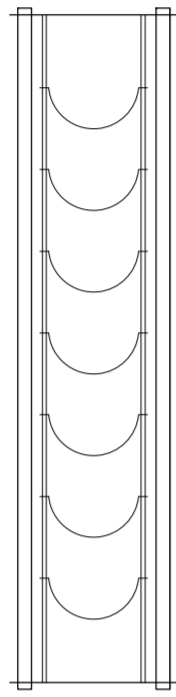

CAVA - MINI-BARS DESIGN GUIDE

STEP 1: Choose the design you like depending on the desired use and the quantity of bottles you want to display or store.

STEP 2: Choose the related products in the quantities mentioned in each of the following categories: CAVA columns, CAVA slabs, CAVA bottle holders.

STEP 3: You can add to your CAVA specially designed accessories, such as serving trays, serving surfaces, wine glass racks or hanging lighting fixture, according to the model you have selected.

CAVA furniture of 0.5 meter and 1 meter high are delivered fully assembled. CAVA furniture of 2 meters high is delivered partly assembled. Partial assembly does not require time or special know-how; just follow the instructions enclosed in the packaging. For orders outside Europe, all CAVA furniture is delivered unassembled.

For a custom made CAVA, please contact us at info@maraiz.gr

100.01

25X40XH100 CM
7 BOTTLES

CAVA COLUMNS

2 X | GALVANIZED OR BLACK COLUMN
COLUMN BASE: STABLE WITH 2 WALL BRACKETS
COLUMN HEIGHT: 100CM

2 X | GALVANIZED OR BLACK COLUMN
COLUMN BASE: STABLE
COLUMN HEIGHT: 100CM

CAVA SLABS

2 X | SOLID/PERFORATED/RETRO DESIGN OR WOODEN SLAB
SLAB DIMENSIONS: 01

CAVA BOTTLE HOLDERS

1 X | GALVANIZED OR BLACK BOTTLE HOLDER
SYNTHESIS SIZE: SINGLE 98CM HEIGH (7 BOTTLES)

CAVA ACCESSORIES

1 X | CAVA SERVING TRAY WITH HANDLES
TRAY SIZE: SINGLE