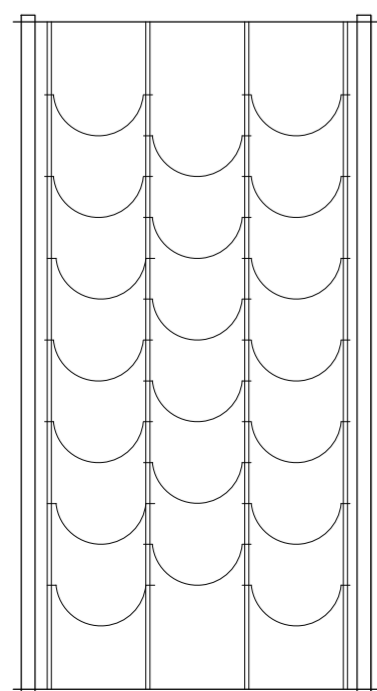

CAVA SLABS

2 X | SOLID/PERFORATED/RETRO DESIGN OR WOODEN SLAB
SLAB DIMENSIONS: 02

1 X | SOLID/PERFORATED OR WOODEN SLAB: SLAB DIMENSIONS: 12
OR
RETRO DESIGN METAL SLAB: SLAB DIMENSIONS: 02

CAVA BOTTLE HOLDERS

1 X | GALVANIZED OR BLACK BOTTLE HOLDER
SYNTHESIS SIZE: DOUBLE 70CM HEIGH (9 BOTTLES)

CAVA ACCESSORIES

1 X | CAVA SERVING TRAY WITH HANDLES
TRAY SIZE: DOUBLE

2 X | CAVA GLASS RACK

100.03

54X40XH100 CM
20 BOTTLES

TAKE A LOOK AT THE FEATURED CAVA

CAVA COLUMNS

2 X | GALVANIZED OR BLACK COLUMN
COLUMN BASE: STABLE WITH 2 WALL BRACKETS
COLUMN HEIGHT: 100CM

2 X | GALVANIZED OR BLACK COLUMN
COLUMN BASE: STABLE
COLUMN HEIGHT: 100CM