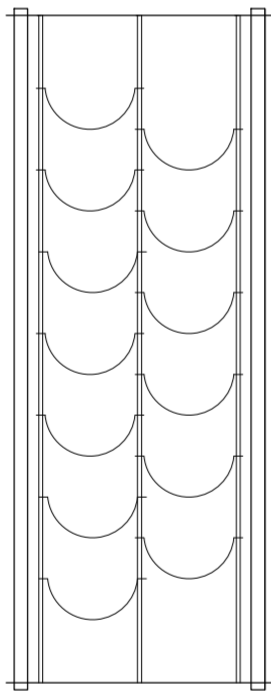

1 X | CAVA SERVING TRAY WITH HANDLES
TRAY SIZE: SINGLE

100.01B

25X40XH100 CM
5 BOTTLES

CAVA COLUMNS

2 X | GALVANIZED OR BLACK COLUMN
COLUMN BASE: STABLE WITH 2 WALL BRACKETS
COLUMN HEIGHT: 100CM

2 X | GALVANIZED OR BLACK COLUMN
COLUMN BASE: STABLE
COLUMN HEIGHT: 100CM

CAVA SLABS

2 X | SOLID/PERFORATED/RETRO DESIGN OR WOODEN SLAB
SLAB DIMENSIONS: 01

1 X | SOLID/PERFORATED OR WOODEN SLAB: SLAB DIMENSIONS: 11
OR
RETRO DESIGN METAL SLAB: SLAB DIMENSIONS: 01

CAVA BOTTLE HOLDERS

1 X | GALVANIZED OR BLACK BOTTLE HOLDER
SYNTHESIS SIZE: SINGLE 70CM HEIGH (5 BOTTLES)

CAVA ACCESSORIES

1 X | CAVA SERVING TRAY WITH HANDLES
TRAY SIZE: SINGLE

1 X | CAVA GLASS RACK

100.02

40X40XH100 CM
13 BOTTLES

CAVA COLUMNS

2 X | GALVANIZED OR BLACK COLUMN
COLUMN BASE: STABLE WITH 2 WALL BRACKETS
COLUMN HEIGHT: 100CM

2 X | GALVANIZED OR BLACK COLUMN
COLUMN BASE: STABLE
COLUMN HEIGHT: 100CM

CAVA SLABS

2 X | SOLID/PERFORATED/RETRO DESIGN OR WOODEN SLAB
SLAB DIMENSIONS: 02