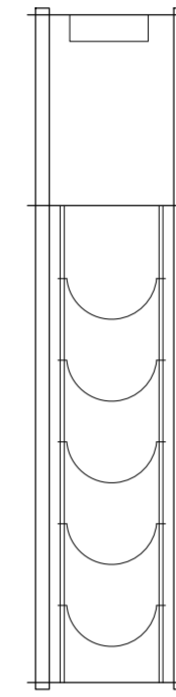

STEP 3: You can add to your CAVA specially designed accessories, such as serving trays, serving surfaces, wine glass racks or hanging lighting fixture, according to the model you have selected.

CAVA furniture of 0.5 meter and 1 meter high are delivered fully assembled. CAVA furniture of 2 meters high is delivered partly assembled. Partial assembly does not require time or special know-how; just follow the instructions enclosed in the packaging. For orders outside Europe, all CAVA furniture is delivered unassembled.

CAVA SLABS

2 X | SOLID/PERFORATED/RETRO DESIGN OR WOODEN SLAB
SLAB DIMENSIONS: 01

CAVA BOTTLE HOLDERS

1 X | GALVANIZED OR BLACK BOTTLE HOLDER
SYNTHESIS SIZE: SINGLE 98CM HEIGH (7 BOTTLES)

CAVA ACCESSORIES

1 X | CAVA SERVING TRAY WITH HANDLES
TRAY SIZE: SINGLE

100.01B

25X40XH100 CM
5 BOTTLES

CAVA COLUMNS

2 X | GALVANIZED OR BLACK COLUMN
COLUMN BASE: STABLE WITH 2 WALL BRACKETS
COLUMN HEIGHT: 100CM

2 X | GALVANIZED OR BLACK COLUMN
COLUMN BASE: STABLE
COLUMN HEIGHT: 100CM

CAVA SLABS

2 X | SOLID/PERFORATED/RETRO DESIGN OR WOODEN SLAB
SLAB DIMENSIONS: 01

1 X | SOLID/PERFORATED OR WOODEN SLAB: SLAB DIMENSIONS: 11
OR
RETRO DESIGN METAL SLAB: SLAB DIMENSIONS: 01

CAVA BOTTLE HOLDERS