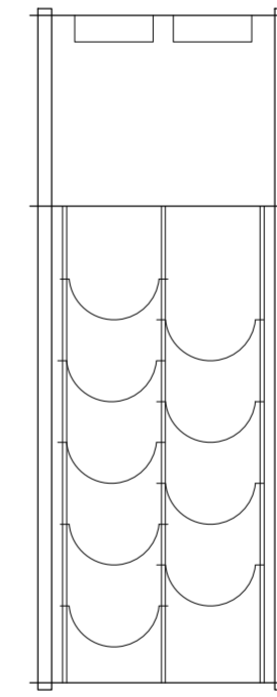

CAVA COLUMNS

2 X | GALVANIZED OR BLACK COLUMN
COLUMN BASE: STABLE WITH 2 WALL BRACKETS
COLUMN HEIGHT: 100CM

2 X | GALVANIZED OR BLACK COLUMN
COLUMN BASE: STABLE
COLUMN HEIGHT: 100CM

CAVA SLABS

2 X | SOLID/PERFORATED/RETRO DESIGN OR WOODEN SLAB
SLAB DIMENSIONS: 02

CAVA BOTTLE HOLDERS

1 X | GALVANIZED OR BLACK BOTTLE HOLDER
SYNTHESIS SIZE: DOUBLE 98CM HEIGH (13 BOTTLES)

CAVA ACCESSORIES

1 X | CAVA SERVING TRAY WITH HANDLES
TRAY SIZE: DOUBLE

100.02B

40X40XH100 CM
9 BOTTLES

TAKE A LOOK AT THE FEATURED CAVA

CAVA COLUMNS

2 X | GALVANIZED OR BLACK COLUMN
COLUMN BASE: STABLE WITH 2 WALL BRACKETS
COLUMN HEIGHT: 100CM

2 X | GALVANIZED OR BLACK COLUMN
COLUMN BASE: STABLE
COLUMN HEIGHT: 100CM

CAVA SLABS

2 X | SOLID/PERFORATED/RETRO DESIGN OR WOODEN SLAB
SLAB DIMENSIONS: 02

1 X | SOLID/PERFORATED OR WOODEN SLAB: SLAB DIMENSIONS: 12
OR
RETRO DESIGN METAL SLAB: SLAB DIMENSIONS: 02

CAVA BOTTLE HOLDERS