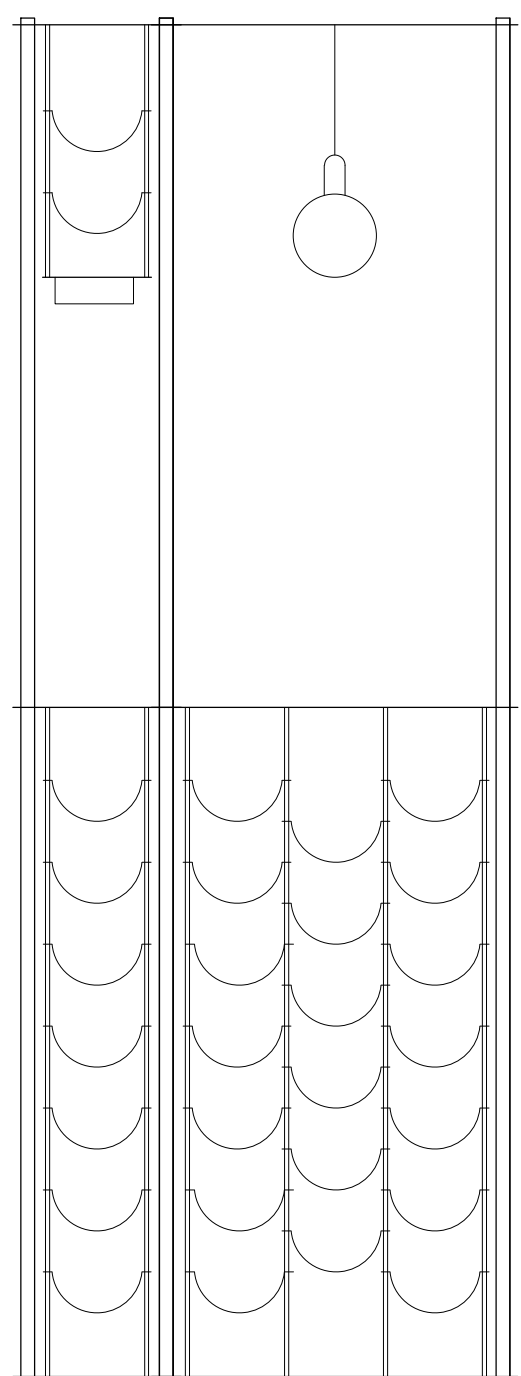

200.02L

74X40XH200 CM
29 BOTTLES

TAKE A LOOK AT THE FEATURED CAVA

CAVA COLUMNS

- 2 X | GALVANIZED OR BLACK COLUMN
  COLUMN BASE: STABLE WITH 3 WALL BRACKETS
  COLUMN HEIGHT: 200CM
- 4 X | GALVANIZED OR BLACK COLUMN
  COLUMN BASE: STABLE
  COLUMN HEIGHT: 200CM

CAVA SLABS

- 3 X | SOLID/PERFORATED OR WOODEN SLAB
  SLAB DIMENSIONS: 05
- 1 X | SOLID/PERFORATED OR WOODEN SLAB
  SLAB DIMENSIONS: 09

CAVA BOTTLE HOLDERS

- 1 X | GALVANIZED OR BLACK BOTTLE HOLDER
  SYNTHESIS SIZE: SINGLE 98CM HEIGH (7 BOTTLES)
- 1 X | GALVANIZED OR BLACK BOTTLE HOLDER
  SYNTHESIS SIZE: TRIPLE 98CM HEIGH (20 BOTTLES)
- 1 X | GALVANIZED OR BLACK BOTTLE HOLDER
  SYNTHESIS SIZE: SINGLE 37CM HEIGH (2 BOTTLES)

CAVA ACCESSORIES

- 1 X | CAVA SERVING SURFACE WITHOUT HANDLES
  SURFACE SIZE: SINGLE
- 1 X | CAVA SERVING SURFACE WITHOUT HANDLES
  SURFACE SIZE: TRIPLE
- 1 X | CAVA GLASS RACK
- 1 X | PENDANT LIGHT