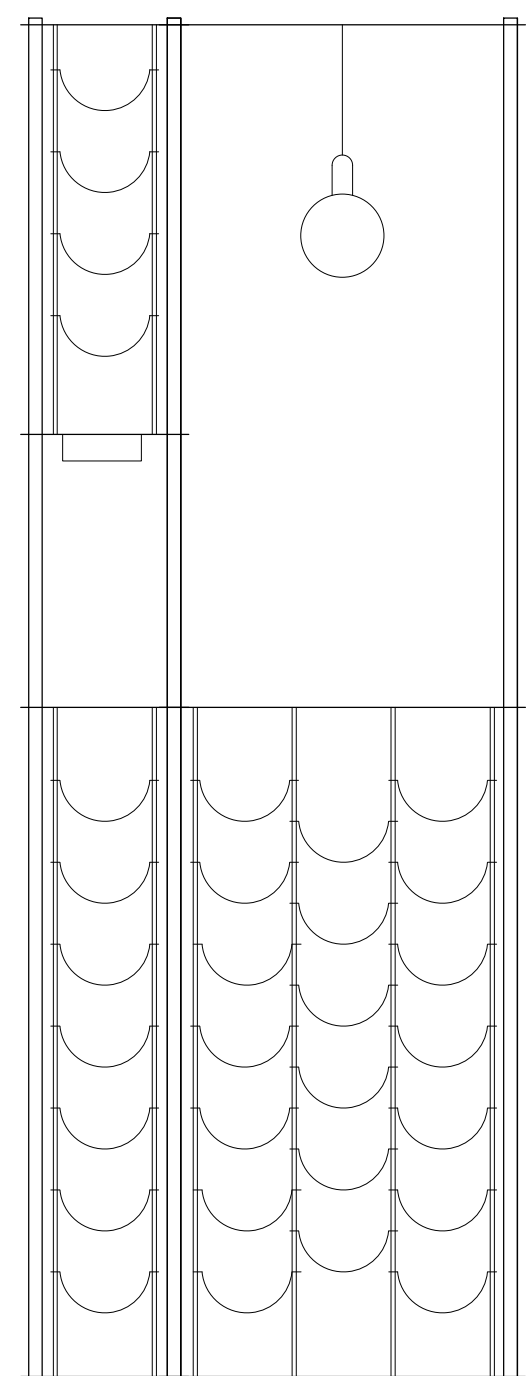

200.02BL

74X40XH200 CM
31 BOTTLES

CAVA COLUMNS

- 2 X | GALVANIZED OR BLACK COLUMN
  COLUMN BASE: STABLE WITH 3 WALL BRACKETS
  COLUMN HEIGHT: 200CM
- 4 X | GALVANIZED OR BLACK COLUMN
  COLUMN BASE: STABLE
  COLUMN HEIGHT: 200CM

CAVA SLABS

- 3 X | SOLID/PERFORATED OR WOODEN SLAB
  SLAB DIMENSIONS: 05
- 1 X | SOLID/PERFORATED OR WOODEN SLAB: SLAB DIMENSIONS: 11
  OR
  RETRO DESIGN METAL SLAB: SLAB DIMENSIONS: 01

CAVA BOTTLE HOLDERS

- 1 X | GALVANIZED OR BLACK BOTTLE HOLDER
  SYNTHESIS SIZE: SINGLE 98CM HEIGH (7 BOTTLES)
- 1 X | GALVANIZED OR BLACK BOTTLE HOLDER
  SYNTHESIS SIZE: TRIPLE 98CM HEIGH (20 BOTTLES)
- 1 X | GALVANIZED OR BLACK BOTTLE HOLDER
  SYNTHESIS SIZE: SINGLE 60CM HEIGH (4 BOTTLES)

CAVA ACCESSORIES

- 1 X | CAVA SERVING SURFACE WITHOUT HANDLES
  SURFACE SIZE: SINGLE
- 1 X | CAVA SERVING SURFACE WITHOUT HANDLES
  SURFACE SIZE: TRIPLE
- 1 X | CAVA GLASS RACK
- 1 X | PENDANT LIGHT