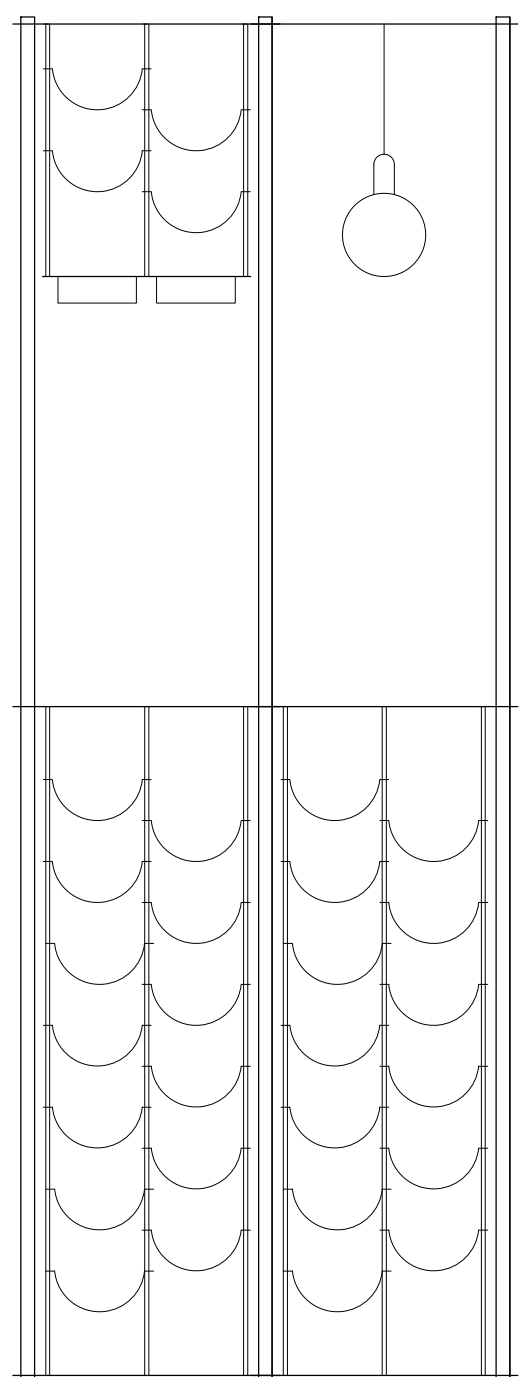

200.03L

74X40XH200 CM
30 BOTTLES

CAVA COLUMNS

- 2 X | GALVANIZED OR BLACK COLUMN
  COLUMN BASE: STABLE WITH 3 WALL BRACKETS
  COLUMN HEIGHT: 200CM
- 4 X | GALVANIZED OR BLACK COLUMN
  COLUMN BASE: STABLE
  COLUMN HEIGHT: 200CM

CAVA SLABS

- 3 X | SOLID/PERFORATED OR WOODEN SLAB
  SLAB DIMENSIONS: 06
- 1 X | SOLID/PERFORATED OR WOODEN SLAB
  SLAB DIMENSIONS: 10

CAVA BOTTLE HOLDERS

- 2 X | GALVANIZED OR BLACK BOTTLE HOLDER
  SYNTHESIS SIZE: DOUBLE 98CM HEIGH (13 BOTTLES)
- 1 X | GALVANIZED OR BLACK BOTTLE HOLDER
  SYNTHESIS SIZE: DOUBLE 37CM HEIGH (4 BOTTLES)

CAVA ACCESSORIES

- 2 X | CAVA SERVING SURFACE WITHOUT HANDLES
  SURFACE SIZE: DOUBLE
- 2 X | CAVA GLASS RACK
- 1 X | PENDANT LIGHT