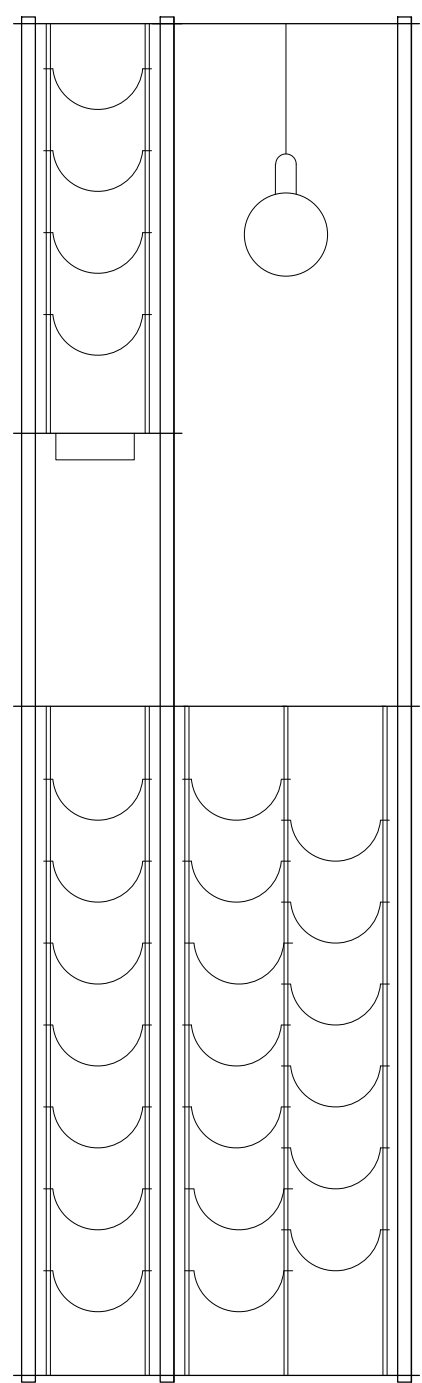

200.01BL

60X40XH200 CM
24 BOTTLES

CAVA COLUMNS

- 2 X | GALVANIZED OR BLACK COLUMN
  COLUMN BASE: STABLE WITH 3 WALL BRACKETS
  COLUMN HEIGHT: 200CM
- 4 X | GALVANIZED OR BLACK COLUMN
  COLUMN BASE: STABLE
  COLUMN HEIGHT: 200CM

CAVA SLABS

- 3 X | SOLID/PERFORATED OR WOODEN SLAB
  SLAB DIMENSIONS: 04
- 1 X | SOLID/PERFORATED OR WOODEN SLAB: SLAB DIMENSIONS: 11
  OR
  RETRO DESIGN METAL SLAB: SLAB DIMENSIONS: 01

CAVA BOTTLE HOLDERS

- 1 X | GALVANIZED OR BLACK BOTTLE HOLDER
  SYNTHESIS SIZE: SINGLE 98CM HEIGH (7 BOTTLES)
- 1 X | GALVANIZED OR BLACK BOTTLE HOLDER
  SYNTHESIS SIZE: DOUBLE 98CM HEIGH (13 BOTTLES)
- 1 X | GALVANIZED OR BLACK BOTTLE HOLDER
  SYNTHESIS SIZE: SINGLE 60CM HEIGH (4 BOTTLES)

CAVA ACCESSORIES

- 1 X | CAVA SERVING SURFACE WITHOUT HANDLES
  SURFACE SIZE: SINGLE
- 1 X | CAVA SERVING SURFACE WITHOUT HANDLES
  SURFACE SIZE: DOUBLE
- 1 X | CAVA GLASS RACK
- 1 X | PENDANT LIGHT