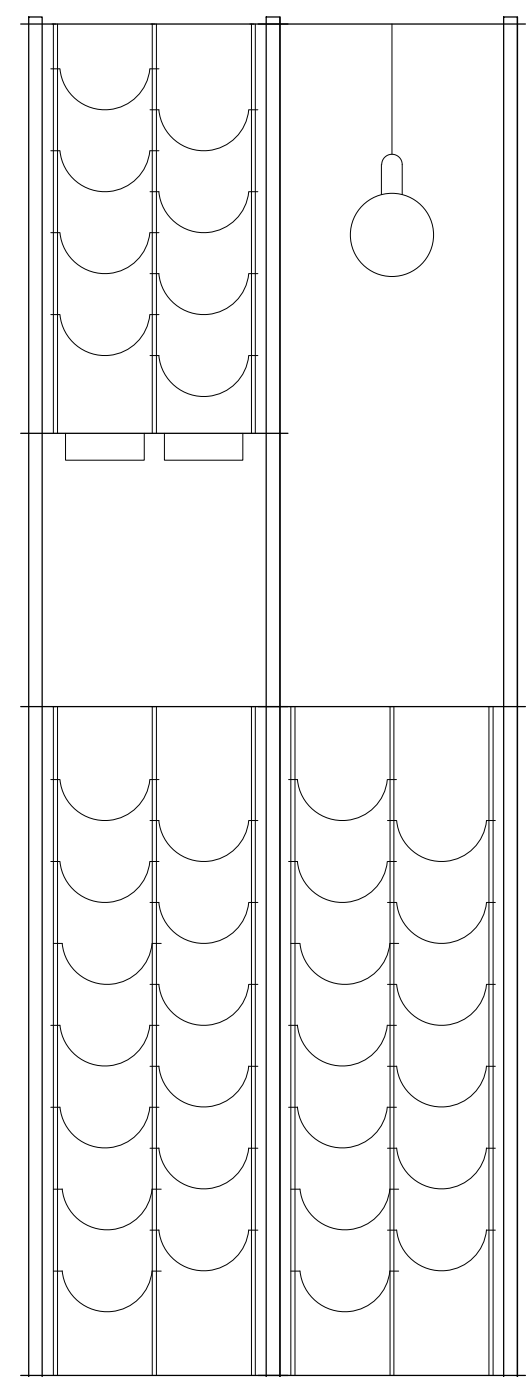

CAVA - BARS_LIGHTS ON

CAVA - BARS_LIGHTS ON DESIGN GUIDE

STEP 1: Choose the design you like depending on the desired use and the quantity of bottles you want to display or store.

STEP 2: Choose the related products in the quantities mentioned in each of the following categories: CAVA columns, CAVA slabs, CAVA bottle holders.

CAVA SLABS

- 3 X | SOLID/PERFORATED OR WOODEN SLAB
SLAB DIMENSIONS: 06
- 1 X | SOLID/PERFORATED OR WOODEN SLAB
SLAB DIMENSIONS: 10

CAVA BOTTLE HOLDERS

- 2 X | GALVANIZED OR BLACK BOTTLE HOLDER
SYNTHESIS SIZE: DOUBLE 98CM HEIGH (13 BOTTLES)
- 1 X | GALVANIZED OR BLACK BOTTLE HOLDER
SYNTHESIS SIZE: DOUBLE 37CM HEIGH (4 BOTTLES)

CAVA ACCESSORIES

- 2 X | CAVA SERVING SURFACE WITHOUT HANDLES
SURFACE SIZE: DOUBLE
- 2 X | CAVA GLASS RACK
- 1 X | PENDANT LIGHT

200.03BL

74X40XH200 CM
34 BOTTLES

CAVA COLUMNS

- 2 X | GALVANIZED OR BLACK COLUMN
COLUMN BASE: STABLE WITH 3 WALL BRACKETS
COLUMN HEIGHT: 200CM
- 4 X | GALVANIZED OR BLACK COLUMN
COLUMN BASE: STABLE
COLUMN HEIGHT: 200CM

CAVA SLABS

- 3 X | SOLID/PERFORATED OR WOODEN SLAB
SLAB DIMENSIONS: 06
- 1 X | SOLID/PERFORATED OR WOODEN SLAB: SLAB DIMENSIONS: 12
OR
RETRO DESIGN METAL SLAB: SLAB DIMENSIONS: 02

CAVA BOTTLE HOLDERS

- 2 X | GALVANIZED OR BLACK BOTTLE HOLDER
SYNTHESIS SIZE: DOUBLE 98CM HEIGH (13 BOTTLES)
- 1 X | GALVANIZED OR BLACK BOTTLE HOLDER
SYNTHESIS SIZE: DOUBLE 60CM HEIGH (8 BOTTLES)