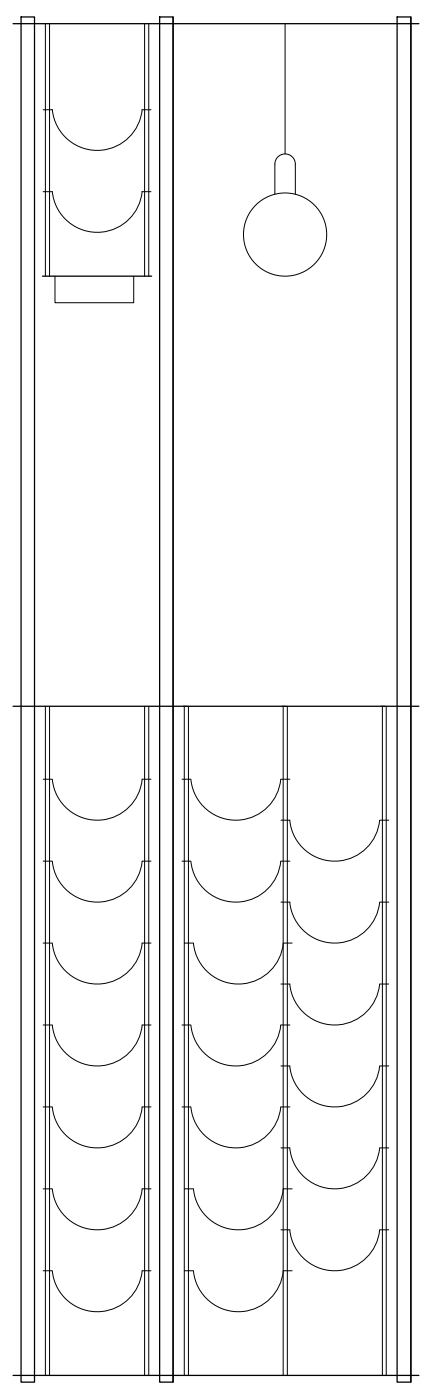

CAVA - BARS_LIGHTS ON

CAVA - BARS_LIGHTS ON DESIGN GUIDE

STEP 1: Choose the design you like depending on the desired use and the quantity of bottles you want to display or store.

STEP 2: Choose the related products in the quantities mentioned in each of the following categories: CAVA columns, CAVA slabs, CAVA bottle holders.

STEP 3: You can add to your CAVA specially designed accessories, such as serving trays, serving surfaces, wine glass racks or hanging lighting fixture, according to the model you have selected.

CAVA furniture of 0.5 meter and 1 meter high are delivered fully assembled. CAVA furniture of 2 meters high is delivered partly assembled. Partial assembly does not require time or special know-how; just follow the instructions enclosed in the packaging. For orders outside Europe, all CAVA furniture is delivered unassembled.

For a custom made CAVA, please contact us at info@marais.gr

200.01L

60X40XH200 CM
22 BOTTLES

CAVA COLUMNS

- 2 X | GALVANIZED OR BLACK COLUMN
COLUMN BASE: STABLE WITH 3 WALL BRACKETS
COLUMN HEIGHT: 200CM
- 4 X | GALVANIZED OR BLACK COLUMN
COLUMN BASE: STABLE
COLUMN HEIGHT: 200CM

CAVA SLABS

- 3 X | SOLID/PERFORATED OR WOODEN SLAB
SLAB DIMENSIONS: 04
- 1 X | SOLID/PERFORATED OR WOODEN SLAB
SLAB DIMENSIONS: 09

CAVA BOTTLE HOLDERS

- 1 X | GALVANIZED OR BLACK BOTTLE HOLDER
SYNTHESIS SIZE: SINGLE 98CM HEIGH (7 BOTTLES)
- 1 X | GALVANIZED OR BLACK BOTTLE HOLDER
SYNTHESIS SIZE: DOUBLE 98CM HEIGH (13 BOTTLES)
- 1 X | GALVANIZED OR BLACK BOTTLE HOLDER
SYNTHESIS SIZE: SINGLE 37CM HEIGH (2 BOTTLES)